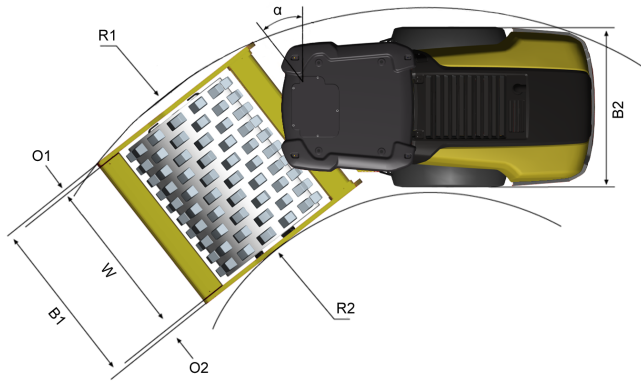

rce_ca6000pd_ca-20131205.155924.pdf 2013-12-05 15:59

Dynapac CA6000PD

Single drum soil compactors

Technical data

Dimensions	
A. Wheelbase	3,100 mm
B1. Width, front	2,340 mm
B2. Width, rear	2,130 mm
D. Drum diameter	1,518 mm
H1. Height, with ROPS/cab	2,890 mm
H2. Height, w/o ROPS/cab	2,130 mm
K1. Ground clearance	450 mm
K2. Curb clearance	450 mm
L. Length	6,240 mm
O1. Overhang, right	105 mm
O2. Overhang, left	105 mm
P. Pad height	102 mm
R1. Turning radius, outside	5,800 mm
R2. Turning radius, inside	3,300 mm
S. Drum shell thickness	34 mm
W. Drum width	2,130 mm
α . Steering angle	$\pm 38^\circ$