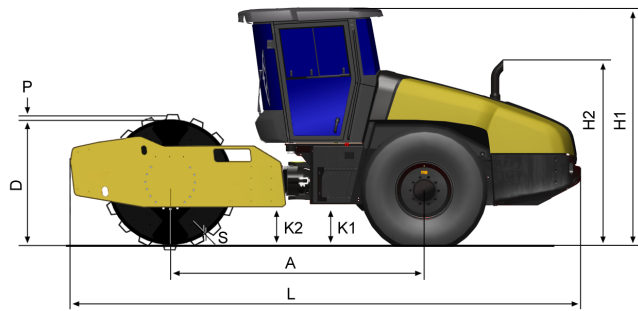

rce_ca6000pd_ca-20131205.155924.pdf 2013-12-05 15:59

Dynapac CA6000PD

Single drum soil compactors

Technical data

Dimensions	
A. Wheelbase	3,100 mm
B1. Width, front	2,340 mm
B2. Width, rear	2,130 mm
D. Drum diameter	1,518 mm
H1. Height, with ROPS/cab	2,890 mm
H2. Height, w/o ROPS/cab	2,130 mm
K1. Ground clearance	450 mm
K2. Curb clearance	450 mm
L. Length	6,240 mm
O1. Overhang, right	105 mm
O2. Overhang, left	105 mm
P. Pad height	102 mm
R1. Turning radius, outside	5,800 mm
R2. Turning radius, inside	3,300 mm
S. Drum shell thickness	34 mm
W. Drum width	2,130 mm
α . Steering angle	$\pm 38^\circ$